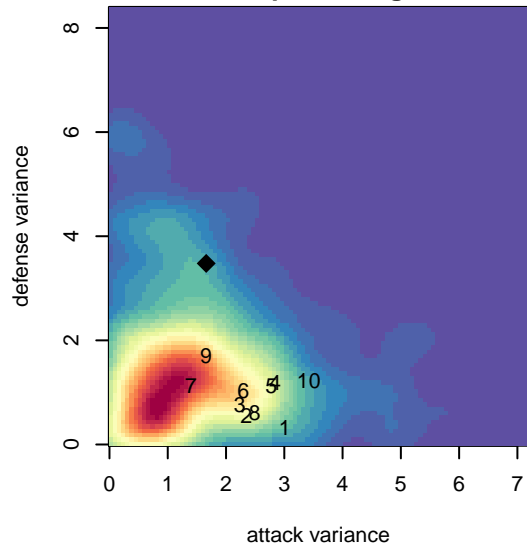

Wenatchee Valley United Fire B98

Wenatchee FC
 Wenatchee, WA
 B98 total strength=1450
 attack=9.96 defense=9.11
 fall league = PSPL WSPL 2 U19
 notes= Osborn 2016

alt names used:
 WENATCHEE VALLEY UNITED OPS FC B98 –
 WV UNITED SOCCER CLUB OPS FC B98 Os
 UNITED SC OPS FC B98 Osborn
 WENATCHEE VALLEY UNITED OPS FC B98 -

Venues played:
 2016 Central WA Super Cup HS Gold
 2016 PSPL WSPL 2 U19
 2016 WA Cup HS Silver U19

Wenatchee Valley United Fire B98
 Dots are actual minus expected GF (blue circles) and GA (red triangles).
 Blue line is smoothed change in attack strength. Red is smoothed change in defense strength.

**attack and defense variance (black dot)
relative to other teams
and top 10 in region**

**attack and defense rating
relative to others at age
and all opponents in last 13 months**

Performance relative to 13 month average