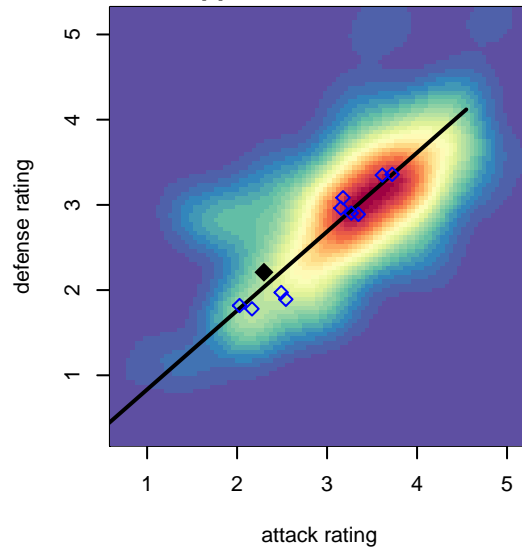

Venues played:
 2016 Central WA Super Cup HS Gold
 2016 PSPL WSPL 2 U19
 2016 WA Cup HS Silver U19

Wenatchee Valley United Fire B98
 Dots are actual minus expected GF (blue circles) and GA (red triangles).
 Blue line is smoothed change in attack strength. Red is smoothed change in defense strength.

**attack and defense variance (black dot)
relative to other teams
and top 10 in region**

**attack and defense rating
relative to others at age
and all opponents in last 13 months**

Performance relative to 13 month average