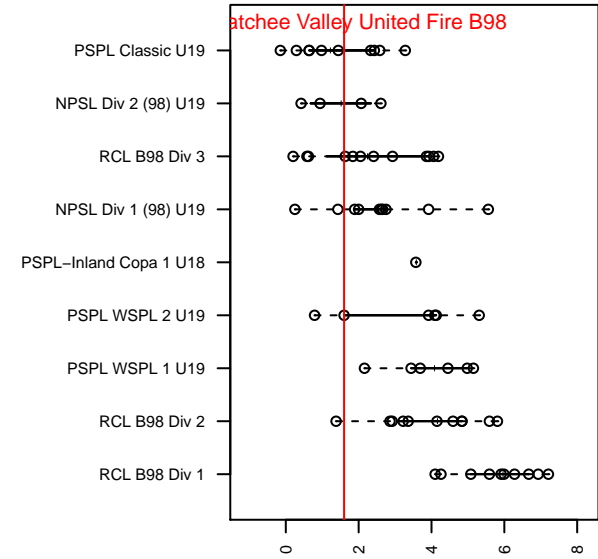

Wenatchee Valley United Fire B98

Wenatchee FC
 Wenatchee, WA
 B98 total strength=1450
 attack=9.96 defense=9.11
 fall league = PSPL WSPL 2 U19
 notes= Osborn 2016

alt names used:
 WENATCHEE VALLEY UNITED OPS FC B98 –
 WV UNITED SOCCER CLUB OPS FC B98 Os
 UNITED SC OPS FC B98 Osborn
 WENATCHEE VALLEY UNITED OPS FC B98 -

Venues played:
 2016 Central WA Super Cup HS Gold
 2016 PSPL WSPL 2 U19
 2016 WA Cup HS Silver U19

Wenatchee Valley United Fire B98
 Dots are actual minus expected GF (blue circles) and GA (red triangles).
 Blue line is smoothed change in attack strength. Red is smoothed change in defense strength.

**attack and defense variance (black dot)
relative to other teams
and top 10 in region**

**attack and defense rating
relative to others at age
and all opponents in last 13 months**

Performance relative to 13 month average