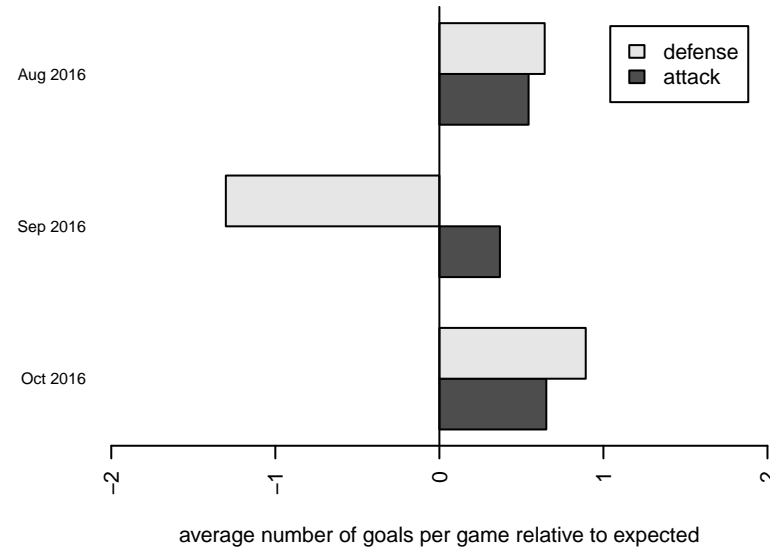

Performance relative to 13 month average