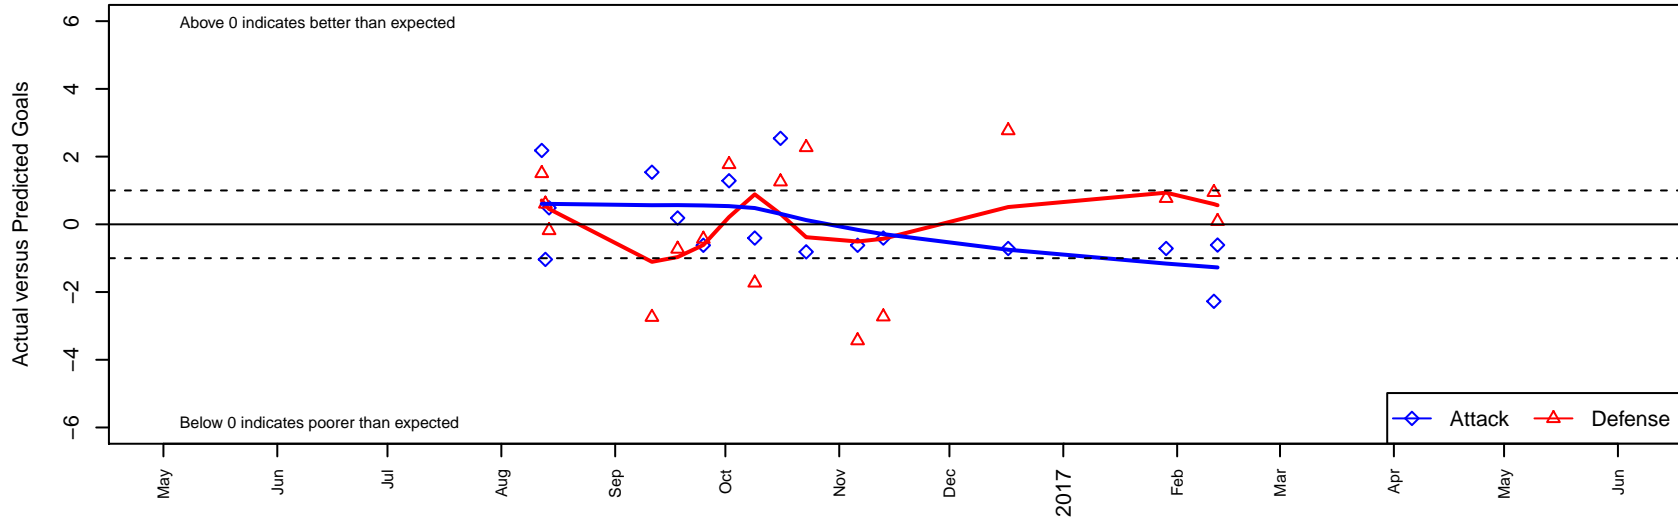

Wenatchee Valley United Fire B98

Wenatchee FC
 Wenatchee, WA
 B98 total strength=1450
 attack=9.96 defense=9.11
 fall league = PSPL WSPL 2 U19
 notes= Osborn 2016

alt names used:
 WENATCHEE VALLEY UNITED OPS FC B98 –
 WV UNITED SOCCER CLUB OPS FC B98 Os
 UNITED SC OPS FC B98 Osborn
 WENATCHEE VALLEY UNITED OPS FC B98 -

Venues played:
 2016 Central WA Super Cup HS Gold
 2016 PSPL WSPL 2 U19
 2016 WA Cup HS Silver U19

Wenatchee Valley United Fire B98
 Dots are actual minus expected GF (blue circles) and GA (red triangles).
 Blue line is smoothed change in attack strength. Red is smoothed change in defense strength.

**attack and defense variance (black dot)
relative to other teams
and top 10 in region**

**attack and defense rating
relative to others at age
and all opponents in last 13 months**

Performance relative to 13 month average